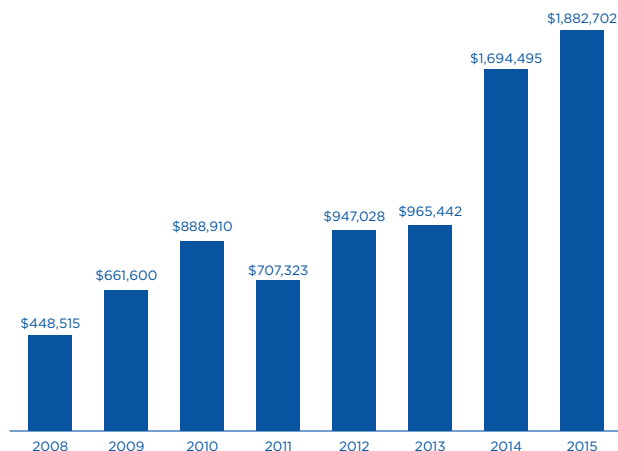

2014-2015 SCHOLARSHIP AWARDS

SCHOLARSHIP AWARDS Fiscal years ending June 30

Cecil Ryan/Metro Airport Authority Endowed Scholarship
Cecile E. Crump/Clementine L. Hamilton Foundation and the Links Inc. Music City Chapter Endowed Scholarship
Centennial Scholarship
Charles F. Hamilton Tennessee/Chicago Chapter Endowed Scholarship
Chemistry Scholarship
Chicago Alumni Chapter/Alvin Marley Endowed Scholarship
Chicago Chapter Scholarship
Chicago Ten Endowed Scholarship
Class of 1950 Endowed Scholarship
Class of 1966 Scholarship
Clyde Bond Sr. and Gladys S. Bond Scholarship
Clyde Hobart Robinson Sr Scholarship
College of Agriculture - Hall of Fame Scholarship
College of Business Alumni & Friends Scholarship
College of Engineering Scholarship
Cooperative Education Book Scholarship
Crouch Memorial Scholarship
Cynthia Howe Endowed Scholarship
Detroit Alumni Chapter Book Scholarship
Detroit TSUAA Foundation Scholarship
Devin W. Johnson Memorial Scholarship
Dr. Clifford L. Hendrix Endowed Scholarship
Dr. Edrick J Ferguson Chemistry Scholarship
Dr. Frederick S. Humphries Scholarship in Agriculture and Consumer Science
Dr. Jayme Williams Mass Communication Scholarship
Dr. Jesse C. James Scholarship
Dr. Lonnie Haynes Endowed Scholarship
Dr. Melvin N. Johnson Academic Scholarship
Dr. Portia Holmes Shields Scholarship
Dr. Robert J. Hudson Memorial Scholarship
Dr. Roderic N. Burton Scholarship
Dr. William and Jeneene Kean Sr. Memorial Scholarship
Durrell Family Book Scholarship
Ed Wisdom Jr. Scholarship
Edna Rucker Barham Endowed Scholarship
Effie P. Coakley Endowed Scholarship
Elbert Gray Jr and Vernice Taylor Gray Memorial Endowed Scholarship
Endowment for Educational Excellence Scholarship
FedEx Endowed Scholarship
First Year Student Fund
Frederick Liggin Endowed Scholarship
Frederick S. Humphries Scholarship
GCA Group Services Scholarship
General Motors- College of Engineering Scholarship
General Motors Endowed Scholarship
George W. Cox Memorial Scholarship
Greater Gallatin Alumni Chapter Book Scholarship
Hannah T. Thomas Scholarship
Hazel Edwards Welton Endowed Scholarship
HCA - College of Engineering Scholarship
HCA Special Assistance Scholarship
HCA- School of Nursing Scholarship
Helen Barrett Award
Helen Elizabeth Cox-Carline Endowed Scholarship
Henderson K. Wood Biology Scholarship