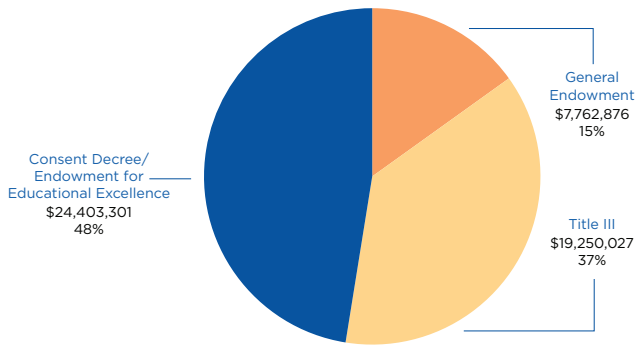

Tennessee State University Foundation

FINANCIAL CHARTS

Fiscal year ending June 30, 2015

ENDOWMENT MARKET VALUE BY ACCOUNTS

Fiscal year ended June 30, 2015