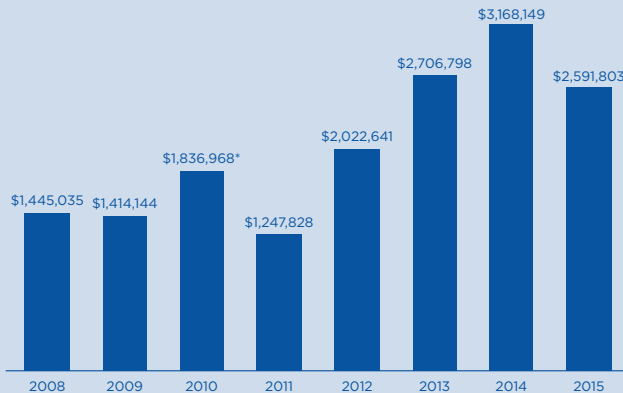

R H Boyd Family Endowment Fund
Rader Bonding Company
Sheats Endodontic Group
Siemens PLM Software
Sigma Gamma Upsilon - Sigma Chapter
Simpson Brother Inc
Soul Train Cruise IV, LLC
Southwestern Athletic Conference
St Luke Primitive Baptist Church
St Matthews AME Church
Sunmitt Management Corporation
Sunshine Travel Company Inc
TE Connectivity Matching Gift Program
Tennessee Association of Broadcasters
Terry Clayton and Associates
The Alexandre Group LLC
The Aurora Group Inc
The Clorox Company Foundation Employee Giving Campaign
The LBJ Group
The Lubrizol Foundation
The P&G Fund of the Greater Cincinnati Foundation
The Temple Church
Thomas Insurance Agency
Tribune/Contemporaria
Ultimate Progress Inc
Union Pacific Railroad Company
Urban League of Middle Tennessee
Verizon Foundation
W D Smalls Enterprises LLC
Watson Grove Missionary Baptist Church
Xerox Foundation
Zycron Inc

PRIVATE GIVING Fiscal years ending June 30