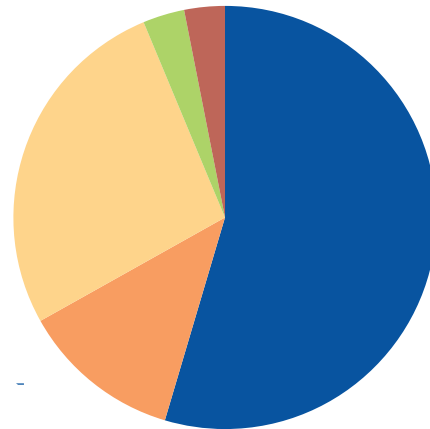

HONOR ROLL OF DONORS

JULY 1, 2014 - JUNE 30, 2015

GIVING BY SOURCE: Who Provided Support

■ 55%	Alumni, alumni organizations, & alumni estates	\$1,414,798
■ 27%	Corporations	\$695,667
■ 3%	Foundations	\$82,593
■ 12%	Other individuals	\$318,421
■ 3%	Other organizations	\$80,325