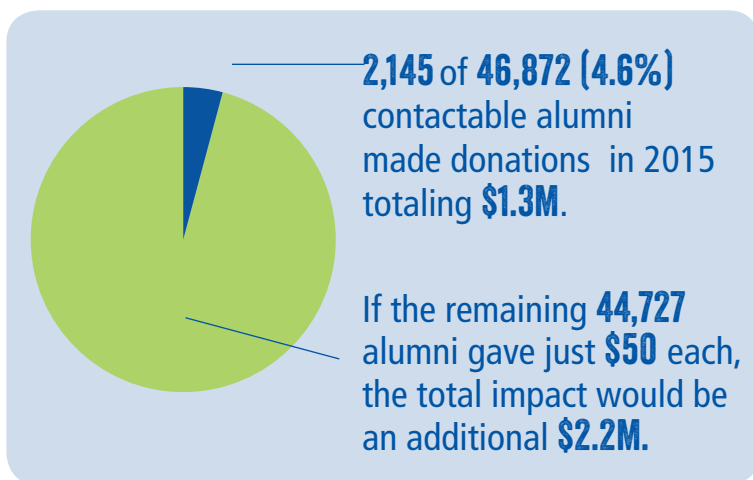

Homer Wheaton, another longtime consistent donor, has a unique relationship to alumni giving. As the former Associate Vice President for University Relations and Development for decades at TSU, he dedicated his career to helping students connect with financial assistance. “It’s a privilege to be able to give and to know that your contribution is truly changing a life,” he says. “Regular gifts make those scholarships possible at TSU. As alumni, we all have a responsibility to give people the same opportunities we had.”

A NEW GENERATION OF GIVING

Like Collier, Wheaton and most of today’s TSU students, recent graduate **Brandon Foley** also needed scholarships to help ease the financial burden of tuition. Today, he’s part of a small but essential group of dependable repeat donors.

Foley donates to TSU every month by automatic bank draft, a practice he adopted almost immediately after graduation. “(The late) Dr. Damon Lee’s original endowment started a ripple effect that touched me, even though he graduated in the 1930s and I graduated in 2008,” Foley said. “It’s my responsibility to keep that going.”

“People think you have to be older, or more established in your career before you start donating to your school,” he added. “But that’s just not true. As alumni, we’re all indebted to TSU, which means we’re all in a position to give back. You just have to do it.”

IT’S NOT HOW MUCH. IT’S HOW MANY.