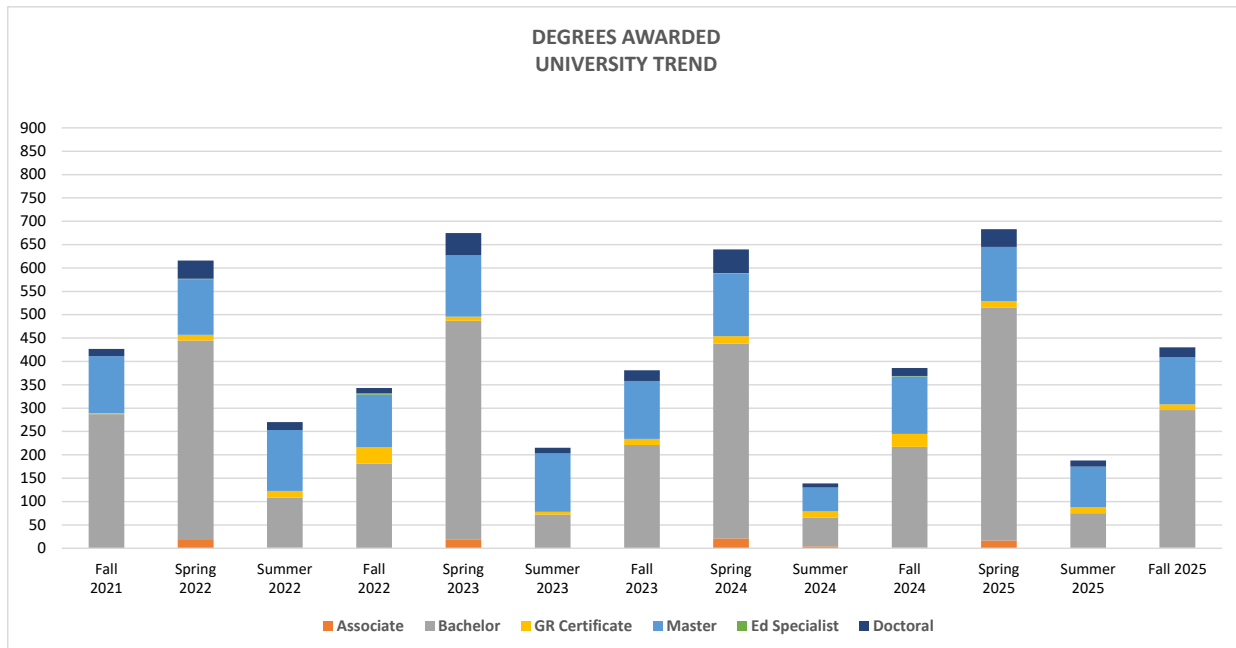

**Tennessee State University**  
**Degrees Awarded**  
**Fall 2021 - Fall 2025**

	Fall 2021	Spring 2022	Summer 2022	Fall 2022	Spring 2023	Summer 2023	Fall 2023	Spring 2024	Summer 2024	Fall 2024	Spring 2025	Summer 2025	Fall 2025
<b>Total Degrees Awarded<sup>1</sup></b>	<b>427</b>	<b>616</b>	<b>270</b>	<b>343</b>	<b>675</b>	<b>215</b>	<b>381</b>	<b>640</b>	<b>139</b>	<b>386</b>	<b>683</b>	<b>188</b>	<b>430</b>
Associate	-	18	1	-	19	-	-	21	4	1	17	-	1
Bachelor	287	427	107	181	468	72	221	417	62	216	498	75	295
GR Certificate	2	12	15	35	9	6	13	16	13	28	14	13	12
Master	122	119	130	113	131	125	124	134	51	123	116	87	101
Ed Specialist	-	1	-	3	-	-	-	1	-	1	-	-	-
Doctoral	16	39	17	11	48	12	23	51	9	17	38	13	21

<sup>1</sup>Degree Awarded counts include each degree awarded for the term. If a student received multiple credentials for the term, the student is counted for each credential.

**Tennessee State University**  
**Number of Graduates Awarded a Degree**  
**Fall 2021 - Fall 2025**