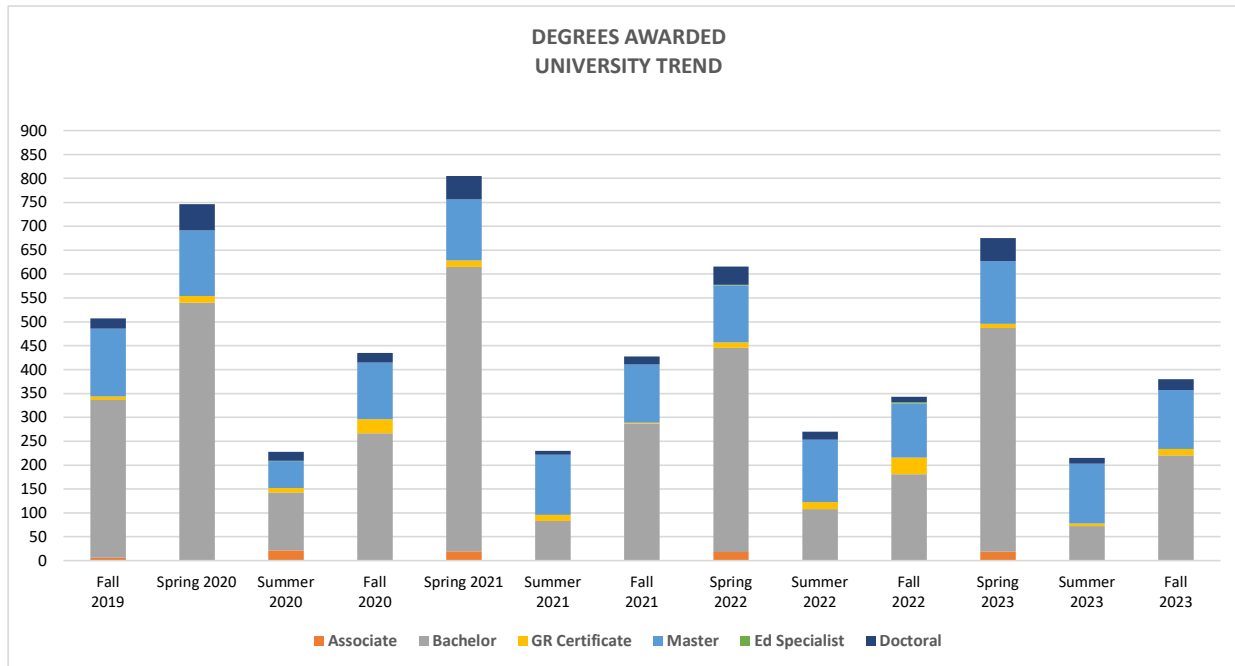

**Tennessee State University  
Degrees Awarded  
Fall 2019 - Fall 2023**

	Fall 2019	Spring 2020	Summer 2020	Fall 2020	Spring 2021	Summer 2021	Fall 2021	Spring 2022	Summer 2022	Fall 2022	Spring 2023	Summer 2023	Fall 2023
<b>Total Degrees Awarded<sup>1</sup></b>	<b>507</b>	<b>746</b>	<b>228</b>	<b>435</b>	<b>805</b>	<b>230</b>	<b>427</b>	<b>616</b>	<b>270</b>	<b>343</b>	<b>675</b>	<b>215</b>	<b>380</b>
Associate	6	-	22	1	20	1	-	18	1	-	19	-	-
Bachelor	330	540	121	266	595	82	287	427	107	181	468	72	221
GR Certificate	8	14	9	29	13	13	2	12	15	35	9	6	13
Master	142	137	56	119	128	126	122	119	130	113	131	125	123
Ed Specialist	-	-	1	-	-	-	-	1	-	3	-	-	-
Doctoral	21	55	19	20	49	8	16	39	17	11	48	12	23

<sup>1</sup>Degree Awarded counts include each degree awarded for the term. If a student received multiple credentials for the term, the student is counted for each credential.

**Tennessee State University**  
**Number of Graduates Awarded a Degree**  
**Fall 2019 - Fall 2023**

<sup>1</sup>The counts of graduates within the chart includes the unduplicated number of students awarded a degree for the term. If a student received more than one of the same credential category within the term, the student is counted only once for the term. If a student received multiple credentials within different categories, the student is counted for the term within each credential category received.