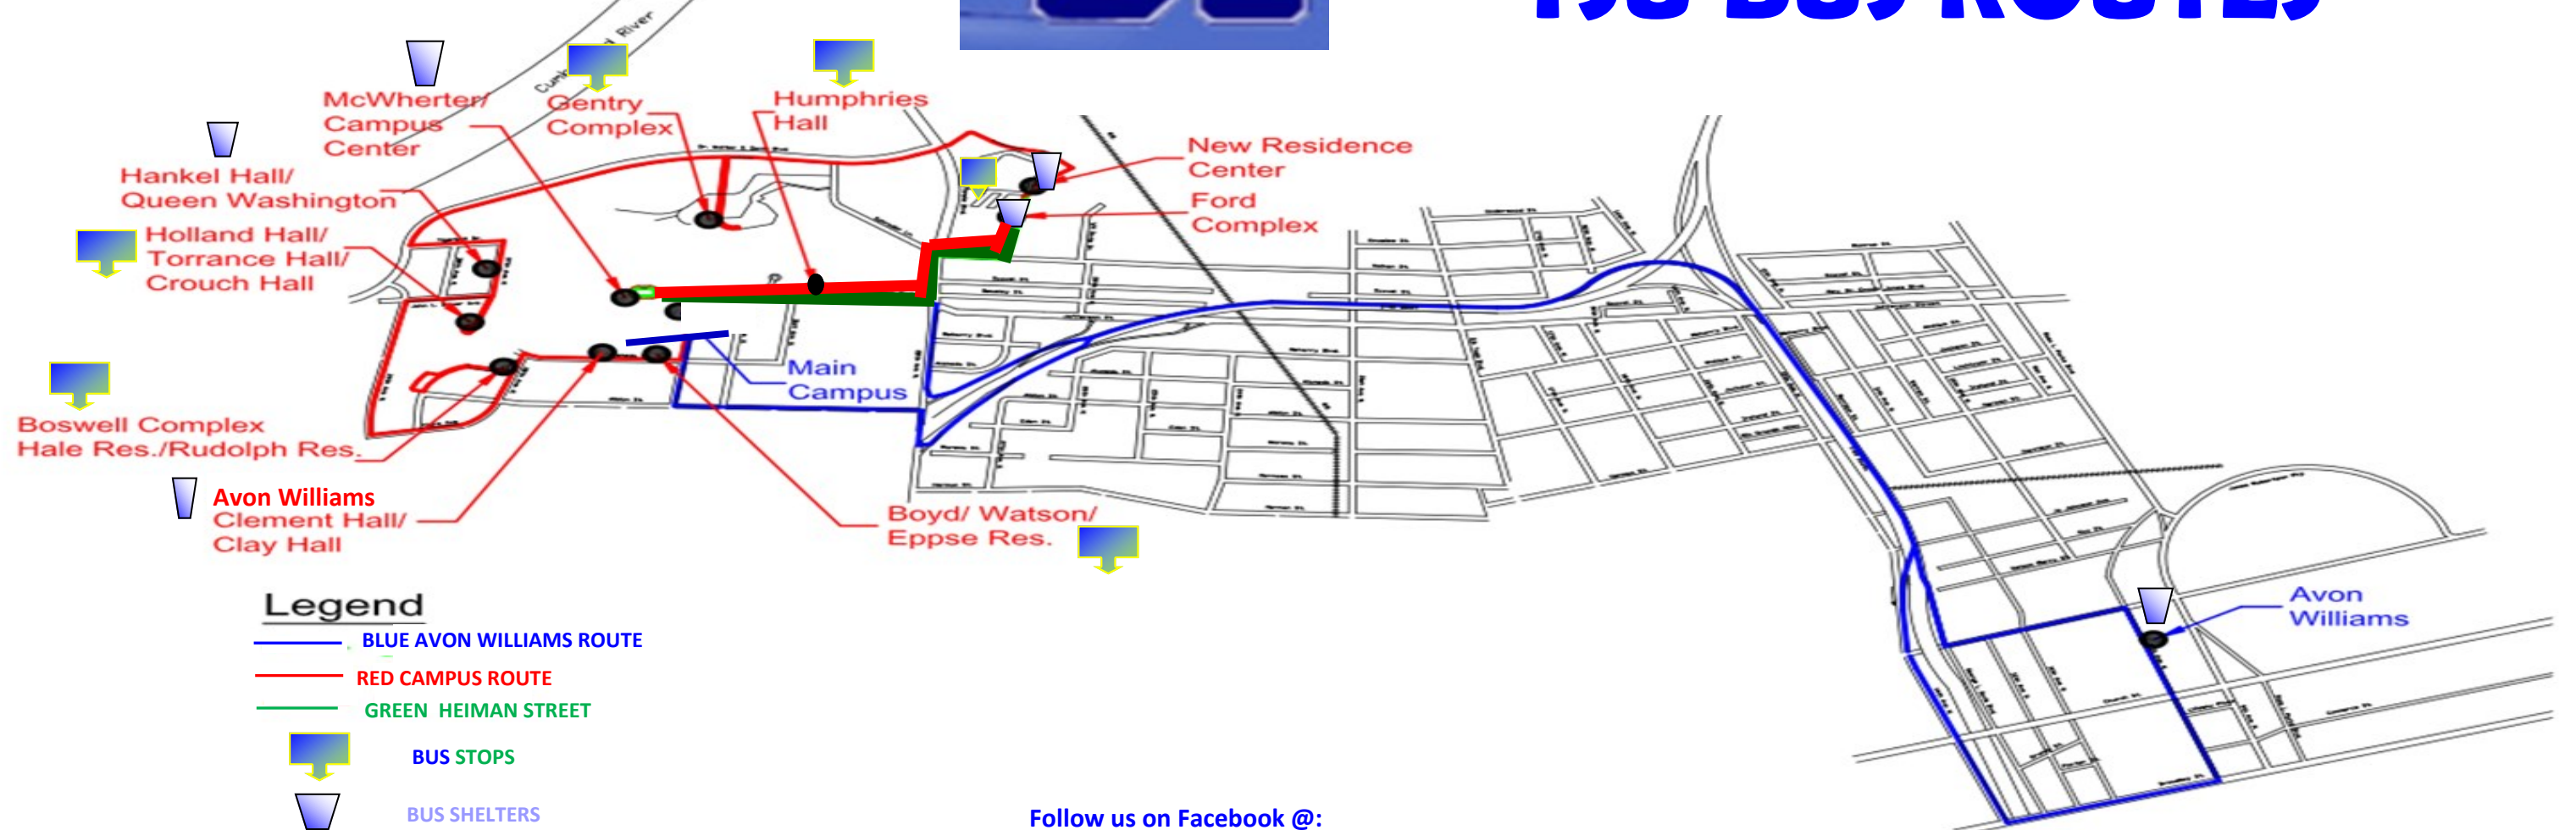

TSU BUS ROUTES

Follow us on Facebook @:

<https://www.facebook.com/pages/Tennessee-State-University-Department-of-Facilities-Management/584379681604659>