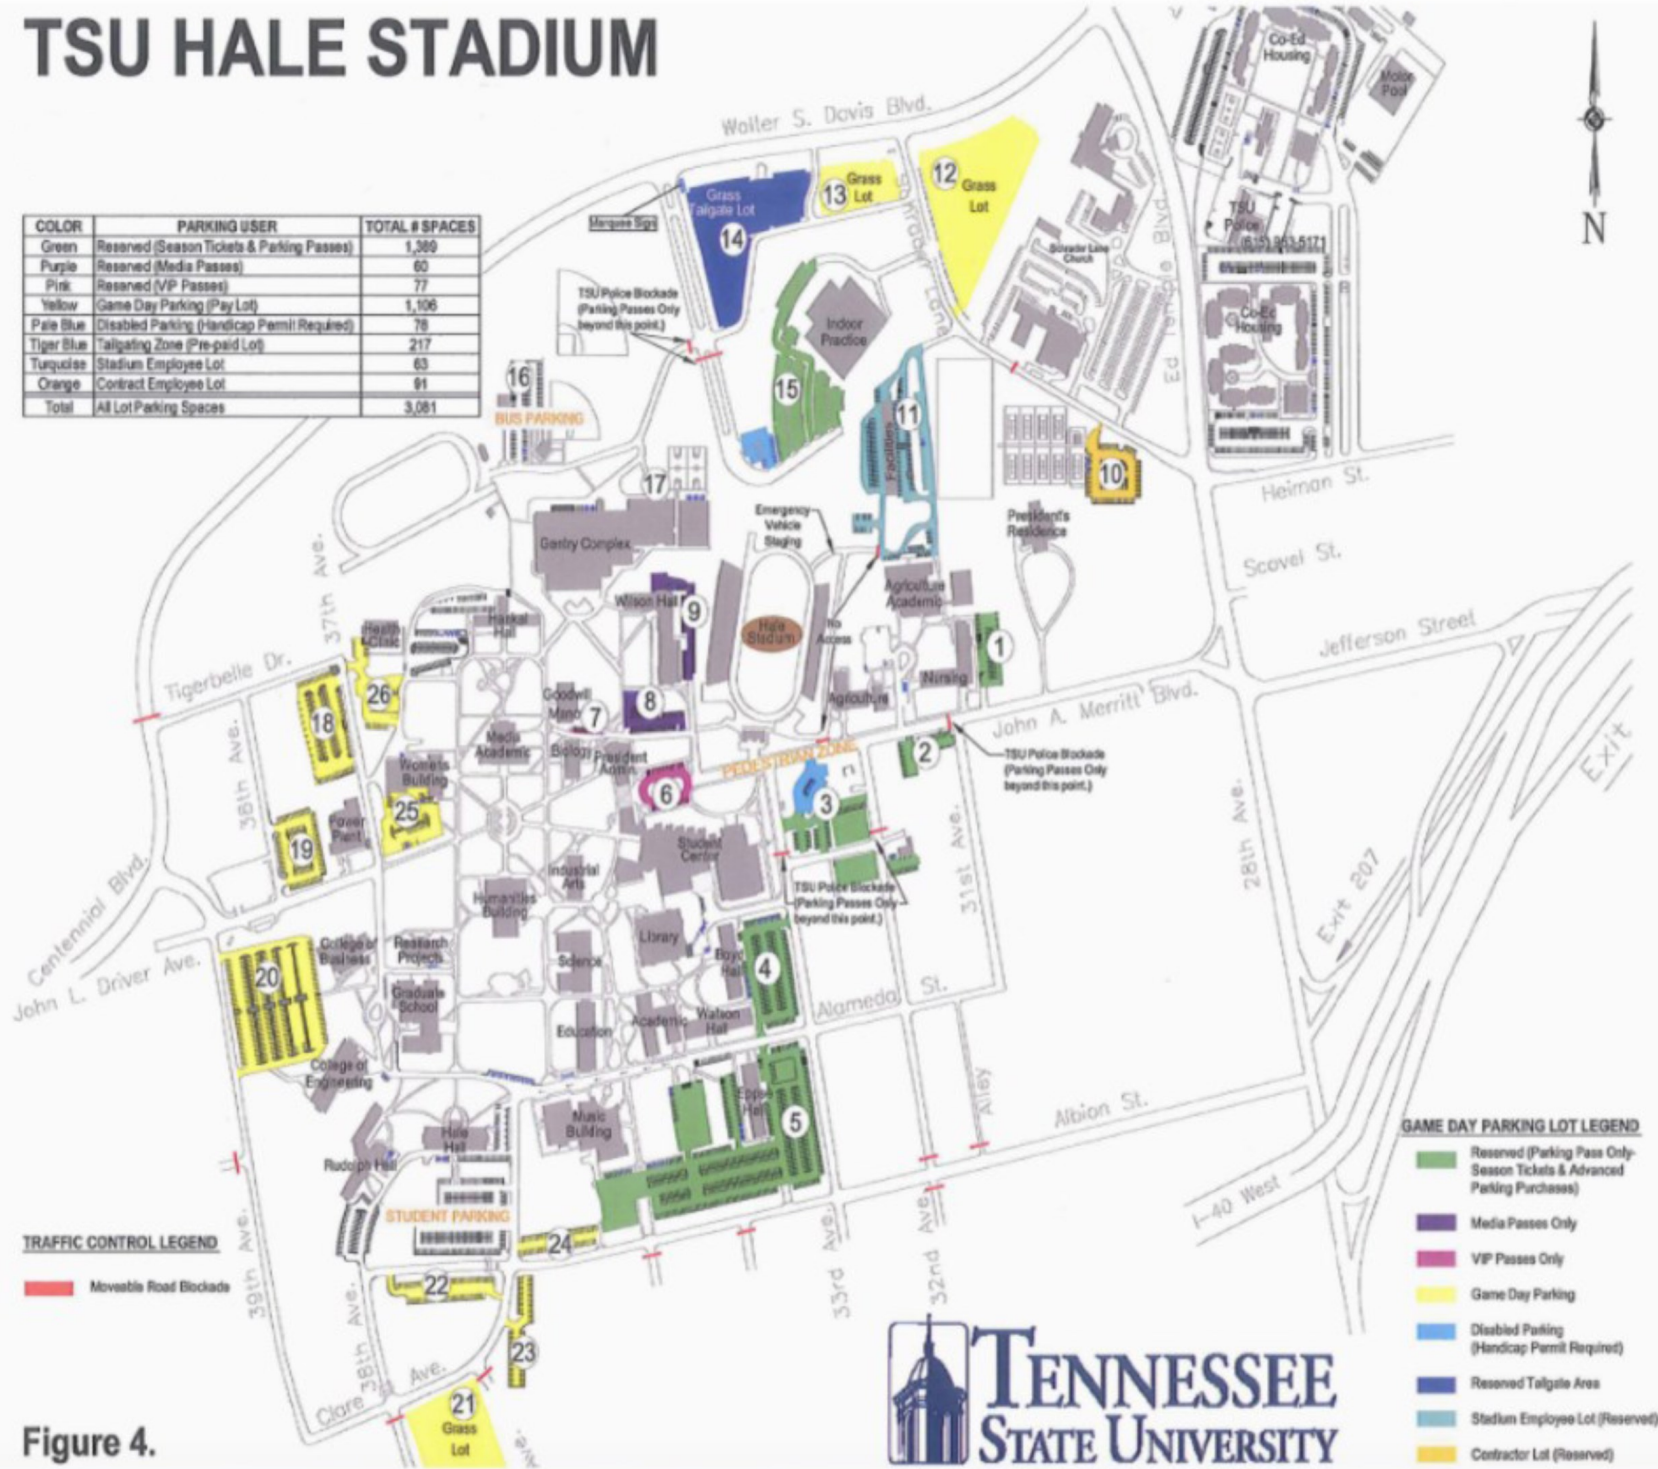

TSU HALE STADIUM

COLOR	PARKING USER	TOTAL # SPACES
Green	Reserved (Season Tickets & Parking Passes)	1,360
Purple	Reserved (Media Passes)	60
Pink	Reserved (VP Passes)	77
Yellow	Game Day Parking (Pay Lot)	1,106
Pale Blue	Disabled Parking (Handicap Permit Required)	78
Tiger Blue	Tailgating Zone (Pre-paid Lot)	217
Turquoise	Stadium Employee Lot	63
Orange	Contract Employee Lot	91
Total	All Lot Parking Spaces	3,061

TRAFFIC CONTROL LEGEND
 Movable Road Blockade

GAME DAY PARKING LOT LEGEND

- Reserved (Parking Pass Only, Season Tickets & Advanced Parking Purchases)
- Media Passes Only
- VP Passes Only
- Game Day Parking
- Disabled Parking (Handicap Permit Required)
- Reserved Tailgate Area
- Stadium Employee Lot (Reserved)
- Contractor Lot (Reserved)