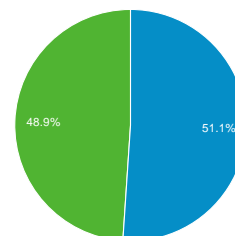

Traffic Sources

Content

Conversions

[Advanced Segments](#) | [Email](#) | [Export](#) ▾ | [Add to Dashboard](#) | [Shortcut](#)

% of visits: 100.00%

Overview

3,765 people visited this site

Visits **5,870**

Unique Visitors **3,765**

Pageviews **11,413**

Pages / Visit **1.94**

Avg. Visit Duration **00:02:40**

Bounce Rate **67.05%**

% New Visits **48.88%**

■ Returning Visitor ■ New Visitor

Demographics

- Language
- Country / Territory
- City
- System**
- Browser
- Operating System
- Service Provider
- Mobile**
- Operating System
- Service Provider
- Screen Resolution

Language

	Visits	% Visits
1. en-us	5,831	99.34%
2. ar	9	0.15%
3. en	7	0.12%
4. zh-tw	6	0.10%
5. en-gb	5	0.09%
6. es-es	5	0.09%
7. zh-cn	3	0.05%
8. fi	2	0.03%
9. en_us	1	0.02%
10. he	1	0.02%