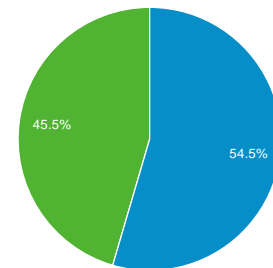

[Content](#)

[Conversions](#)

[Advanced Segments](#) | [Email](#) | [Export](#) | [Add to Dashboard](#) | [Shortcut](#)

% of visits: 100.00%

#### Overview

**1,622 people visited this site**

■ New Visitor ■ Returning Visitor

**Demographics**

- Language
- Country / Territory
- City
- System**
- Browser
- Operating System
- Service Provider
- Mobile**
- Operating System
- Service Provider
- Screen Resolution