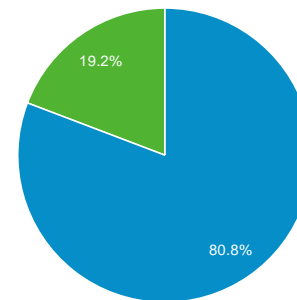

Sessions

Sessions
609

Users
532

Pageviews
1,831

Pages / Session
3.01

Avg. Session Duration
00:01:03

Bounce Rate
67.65%

% New Sessions
80.62%

New Visitor Returning Visitor

Demographics

Language

Country

Language

Language	Sessions	% Sessions
1. en-us	460	75.53%
2. (not set)	130	21.35%