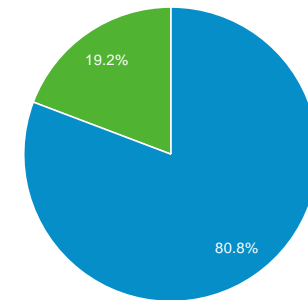

Sessions

Sessions

582

Users

506

Pageviews

1,962

Pages / Session

3.37

Avg. Session Duration

00:01:31

Bounce Rate

67.70%

% New Sessions

80.76%

New Visitor Returning Visitor

Demographics

Language

Country

City

Language

	Sessions	% Sessions
1. en-us	475	81.62%
2. (not set)	88	15.12%