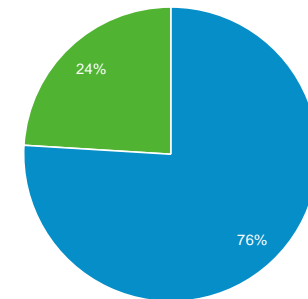

Sessions

Sessions
745

Users
612

Pageviews
3,164

Pages / Session
4.25

Avg. Session Duration
00:03:12

Bounce Rate
61.61%

% New Sessions
75.97%

New Visitor Returning Visitor

Demographics

Language

Country

Language

	Sessions	% Sessions
1. en-us	705	94.63%
2. (not set)	20	2.68%