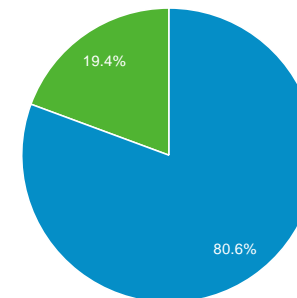

Sessions

Sessions

759

Users

665

Pageviews

3,034

Pages / Session

4.00

Avg. Session Duration

00:02:17

Bounce Rate

60.61%

% New Sessions

80.63%

New Visitor Returning Visitor

Demographics

Language

Country

Language

1. en-us

2. ar

Sessions

% Sessions