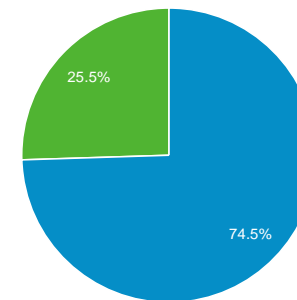

Sessions

Sessions
451

Users
366

Pageviews
2,012

Pages / Session
4.46

Avg. Session Duration
00:01:33

Bounce Rate
63.19%

% New Sessions
74.50%

New Visitor Returning Visitor

Demographics

Language

Country

Language

Language	Sessions	% Sessions
1. en-us	422	93.57%
2. en	7	1.55%
3. fr	5	1.11%