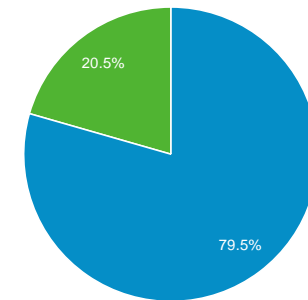

Sessions
847

Users
734

Pageviews
2,625

Pages / Session
3.10

Avg. Session Duration
00:01:44

Bounce Rate
65.41%

% New Sessions
79.46%

New Visitor Returning Visitor