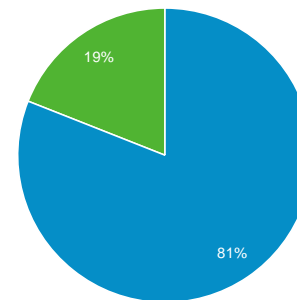

## Overview

Sessions vs. Select a metric

Hourly Day Week Month

Sessions

Sessions  
568

Users  
495

Pageviews  
1,619

Pages / Session  
2.85

Avg. Session Duration  
00:01:14

Bounce Rate  
70.77%

% New Sessions  
80.99%

New Visitor Returning Visitor