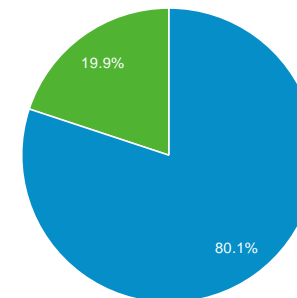

Sessions

Sessions

653

Users

569

Pageviews

1,572

Pages / Session

2.41

Avg. Session Duration

00:01:22

Bounce Rate

65.70%

% New Sessions

79.94%

New Visitor Returning Visitor

Demographics

Language

Country

Language

1. en-us

2. en

Sessions % Sessions

628