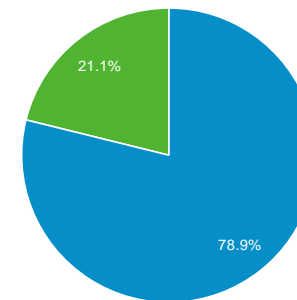

Sessions
492

Users
425

Pageviews
1,609

Pages / Session
3.27

Avg. Session Duration
00:01:16

Bounce Rate
67.28%

% New Sessions
78.86%

New Visitor Returning Visitor