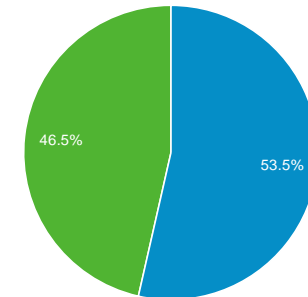

Overview

Sessions vs. Select a metric

Hourly Day Week Month

Sessions

Sessions

1,931

Users

1,270

Pageviews

5,786

Pages / Session

3.00

Avg. Session Duration

00:03:12

Bounce Rate

46.25%

% New Sessions

53.50%

New Visitor Returning Visitor

Demographics

Language

Language

Language	Sessions	% Sessions
1. en-us	1,875	97.10%