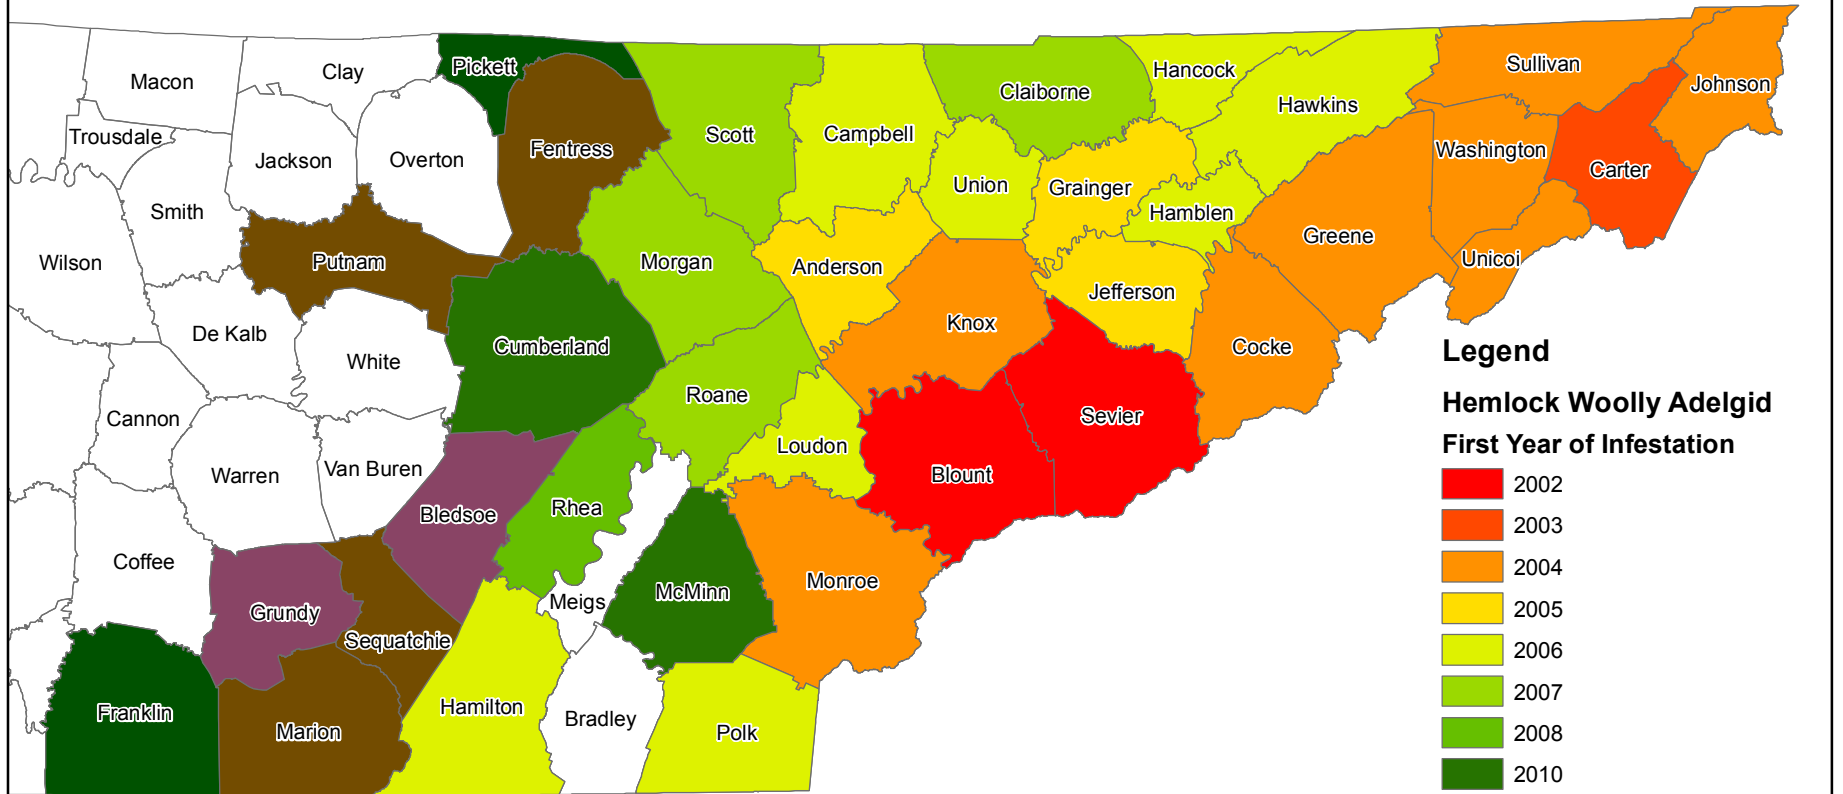

Tennessee Counties with Hemlock Woolly Adelgid Occurrences

As of November 2013, 37 Tennessee counties had occurrences of Hemlock Woolly Adelgid.