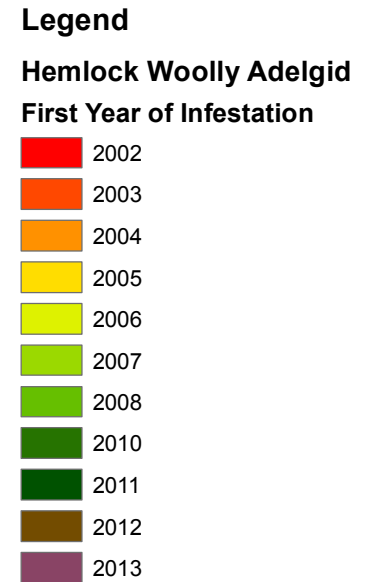

Tennessee Counties with Hemlock Woolly Adelgid Occurrences

As of November 2013, 37 Tennessee counties had occurrences of Hemlock Woolly Adelgid.