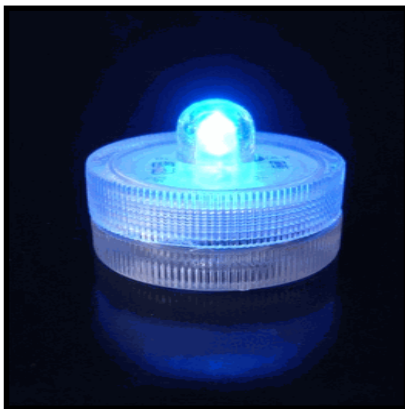

Large Flameless Melted Edge
Candles (Set of 3)
Qty: 30

TABLE CENTERPIECE ACCESSORIES

Light Base Multi Color -
Qty: 30

Martini Glasses
(Height 10.13")
Qty: 18

Plain Glass Mirror (Square)
Qty: 30

Submersible LED Lights (1.2
diameter) blue
Qty: 40

Submersible LED Lights (1.2
diameter) white
Qty: 40

Submersible LED Lights
Qty: 30

Table Stanchions
Qty: 60

Set of 100 Clear Christmas
Lights
Qty: 10

Trumpet Vase (Open:4.25
Height 23")
Qty: 30

TABLE CENTERPIECE ACCESSORIES