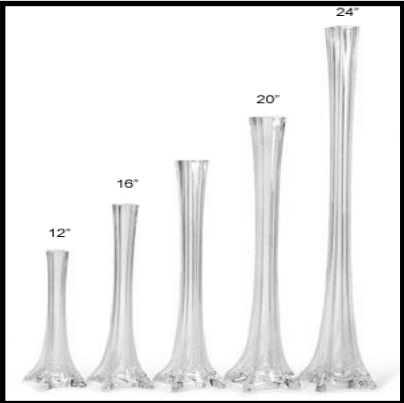

32' Diameter Cocktail Table
Adjustable Height 30" & 42"
Qty: 10

TABLE AND CHAIR ACCESSORIES

72" Round Lifetime Table
Qty: 57

Blue Chairs

Blue Folding Chairs
Qty: 100

White Folding Chairs
Qty: 100 \$

TABLE CENTERPIECE ACCESSORIES

Clear Cylinder Glass Vase
(Open 3.2 Height 15")
Qty: 30

Clear Cylinder Glass Vase
(Open 3.2 Height 15")
Qty: 35

Blue square vases (4" Height)
Qty: 12

Clear square vases
Qty: 12

Eiffel Tower Vase (Assorted)
Qty: 30

Clear Glass Tea Light Holder
Qty: 30

Fish Bowls
Qty: 20

TABLE CENTERPIECE ACCESSORIES

Flameless Floating Tealights
Qty: 25 \$

Flameless Tealights
Qty: 20

Green Square Cube Vase
(6x6x6)
Qty: 6

Glass Stem Tea light Holder
Qty: 20