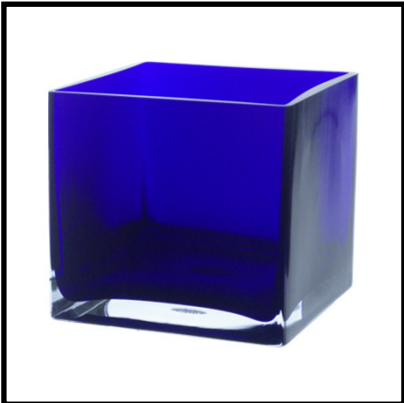

32' Diameter Cocktail Table
Adjustable Height 30" & 42"
Qty: 10

TABLE AND CHAIR ACCESSORIES

72" Round Lifetime Table
Qty: 57

Blue Chairs

Blue Folding Chairs
Qty: 100

White Folding Chairs
Qty: 100 \$

TABLE CENTERPIECE ACCESSORIES

Clear Cylinder Glass Vase
(Open 3.2 Height 15")
Qty: 30

Clear Cylinder Glass Vase
(Open 3.2 Height 15")
Qty: 35

Blue square vases (4" Height)
Qty: 12

Clear square vases
Qty: 12

Eiffel Tower Vase (Assorted)
Qty: 30