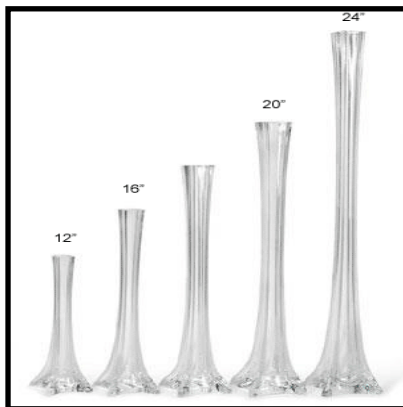

Eiffel Tower Vase (Assorted)
Qty: 30 $2.00 each