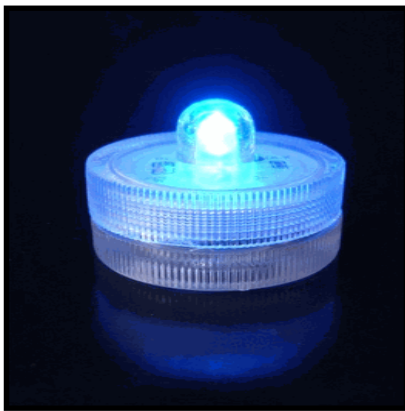

Large Flameless Melted Edge
Candles (small) Battery Included
Qty: 30 \$1.00 each

Large Flameless Melted Edge
Candles (medium) Battery Included
Qty: 30 \$2.00 each

Large Flameless Melted Edge
Candles (large) Battery Included
Qty: 30 \$3.00 each

Large Flameless Melted Edge
Candles (Set of 3) - Battery Included
Qty: 30 \$5.00 each

TABLE CENTERPIECE ACCESSORIES

Light Base Multi Color -
Battery Included
Qty: 30 \$1.00 each

Martini Glasses
(Height 10.13")
Qty: 18 \$2.50 each

Plain Glass Mirror (Square)
Qty: 30 \$.50 each

Submersible LED Lights (1.2
diameter) blue - Battery Included
Qty: 40 \$1.00 each

Submersible LED Lights (1.2 di-
ameter) white - Battery Included
Qty: 40 \$1.00 each