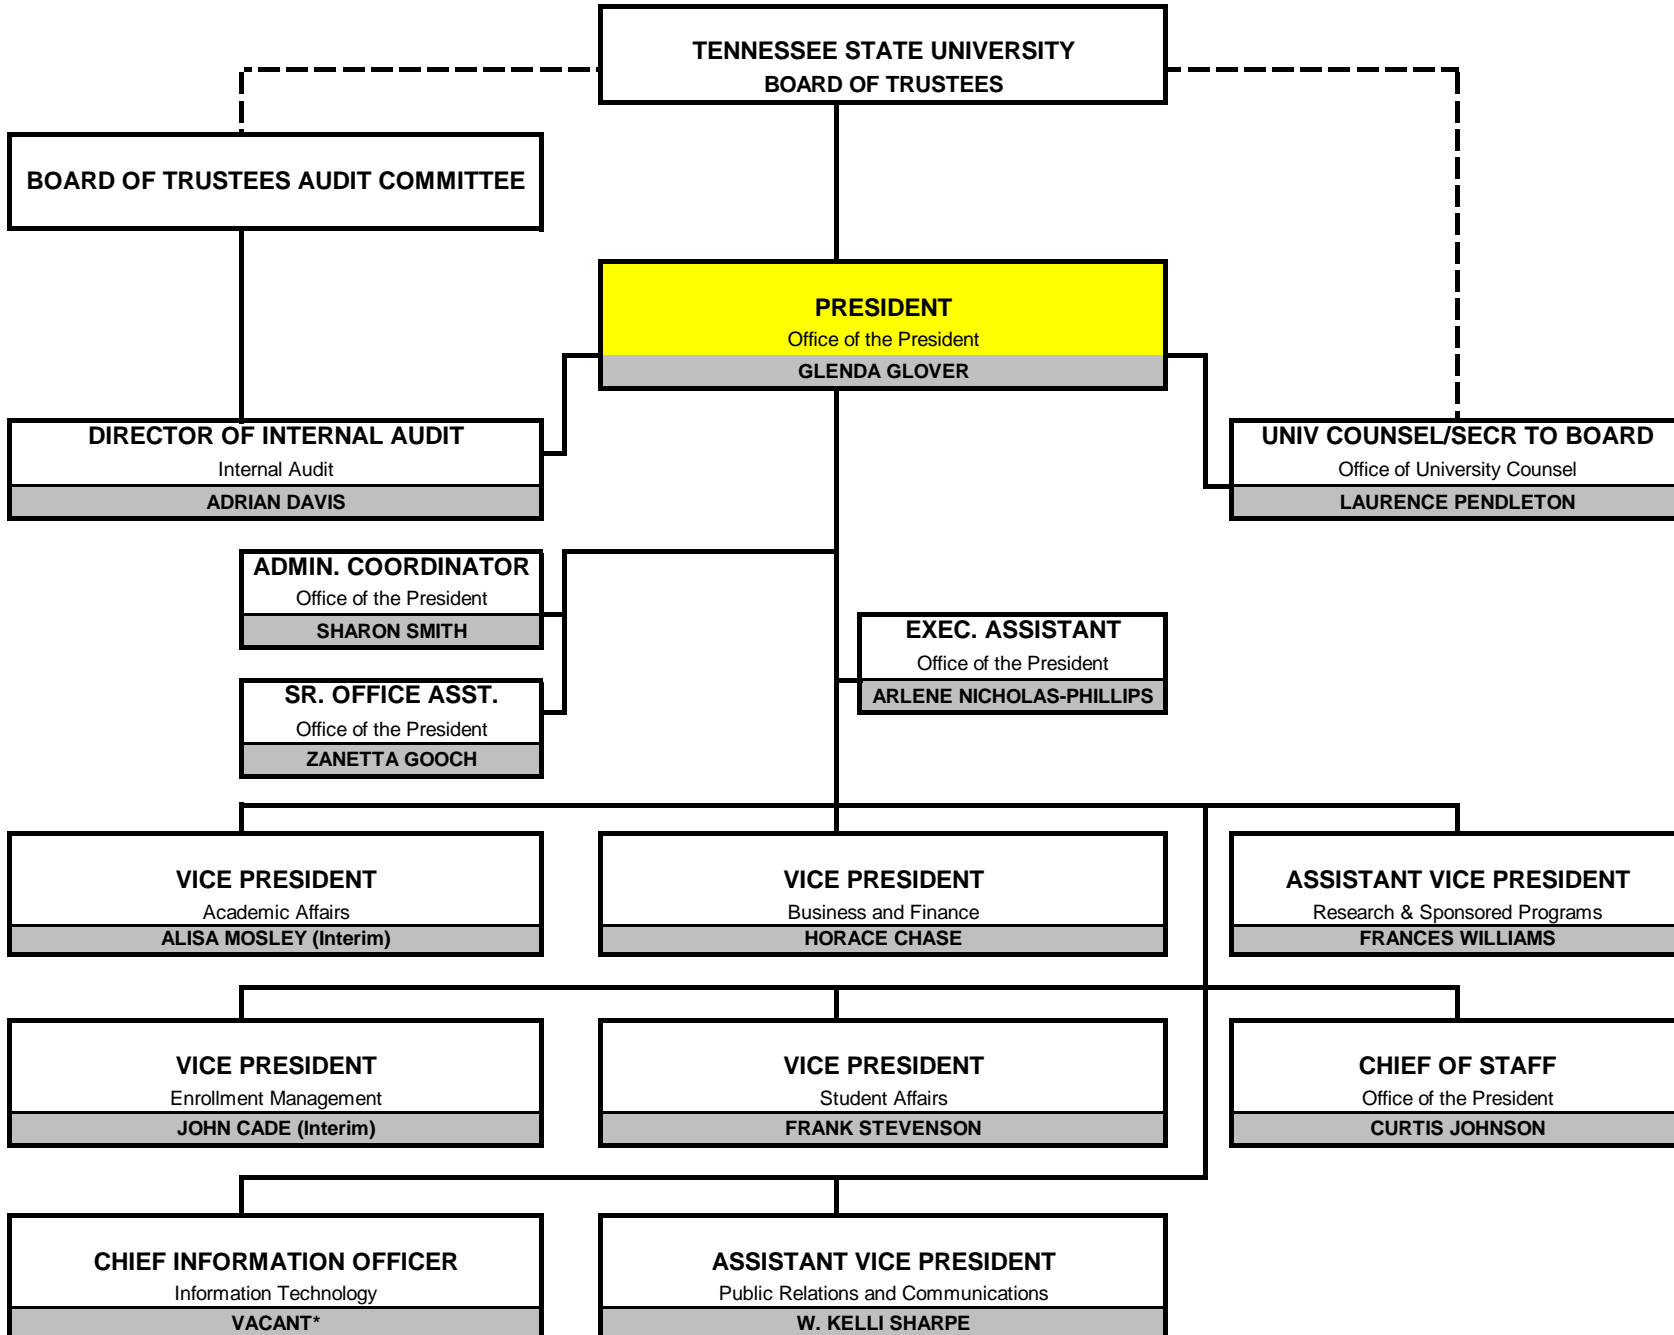

TENNESSEE STATE UNIVERSITY
ORGANIZATIONAL CHART

PRESIDENT

2019-2020

*Contractor (Ellucian)